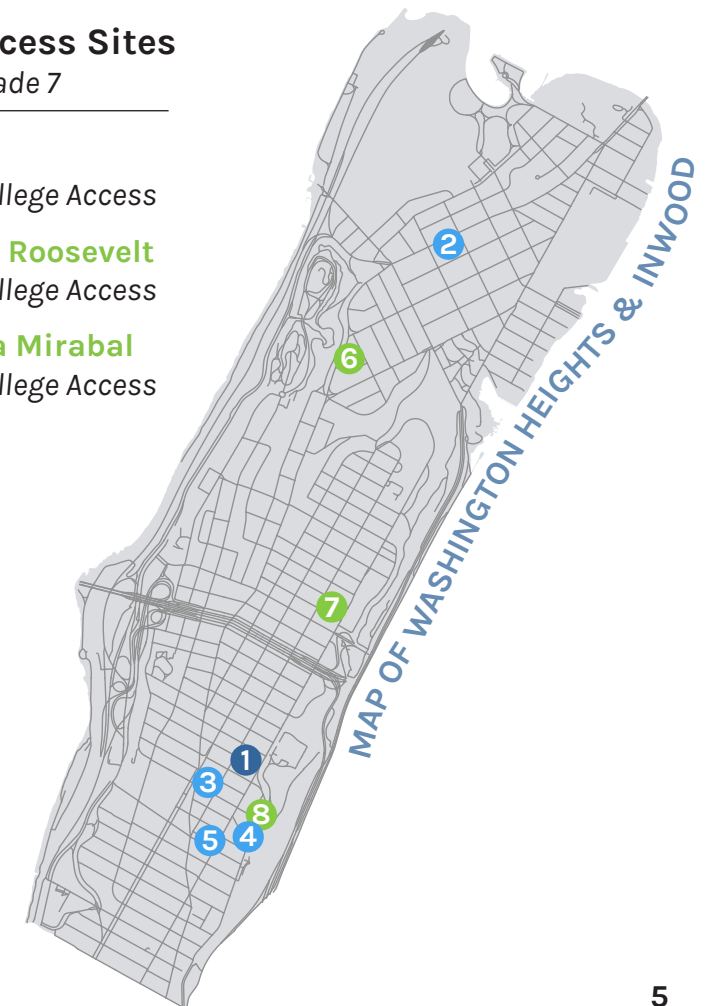

PROGRAM SITES

FYI Headquarters

250 Students, Grades 6 - 12

- 1. 505 West 171st Street**
Middle & High School

Partner Schools

970 Students, Grades Pre-K - 12

- 2. Amistad Dual Language School**
60 Students, Grades 6 - 8
- 3. P.S. 128M The Audubon School**
310 Students, Grades Pre-K - 5
- 4. M.S. 319: Maria Teresa Mirabal**
80 Students, Grades 6 - 8
- 5. Gregorio Luperón High School**
520 Students, Grades 9 - 12

DOE College Access Sites

320 Students, Grade 7

- 6. M.S. 322: SULA**
Middle School College Access
- 7. I.S. 143: Eleanor Roosevelt**
Middle School College Access
- 8. M.S. 324: Patria Mirabal**
Middle School College Access